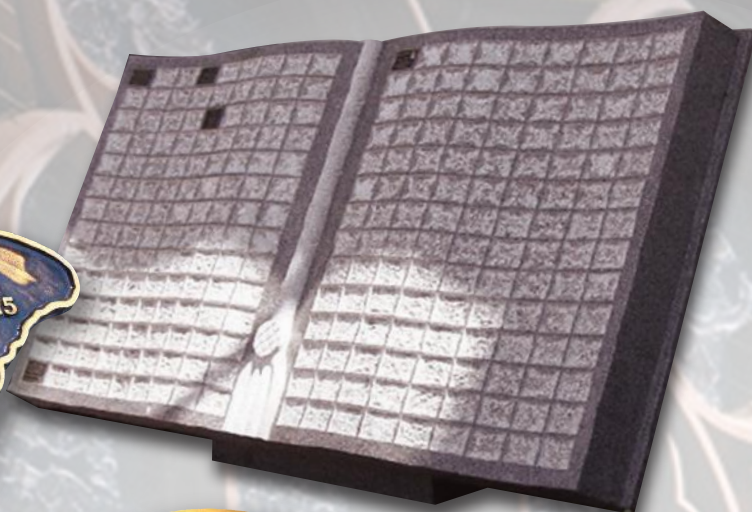

# CHURCH MEMORIALS COMMEMORATIVE PLAQUES

## PLAQUES

Available in a great range of styles, sizes and shapes that will last a lifetime..

- CREMATION
- MEMORIAL
- COLUMBARIUM
- ALUMINIUM & BRASS
- COMMEMORATIVE
- GRANITE WALLS & BOOKS

- **Cast Bronze & Aluminium**

to create that beautiful look, our plaques are handmade using the traditional method of sand casting and molten metal. With the latest in technological advancements we have added Picture Perfect to our casting portfolio, enabling photographic images to be cast in detail. Various colours are available, for backgrounds and details. All are finished with a protective baked enamel coating.